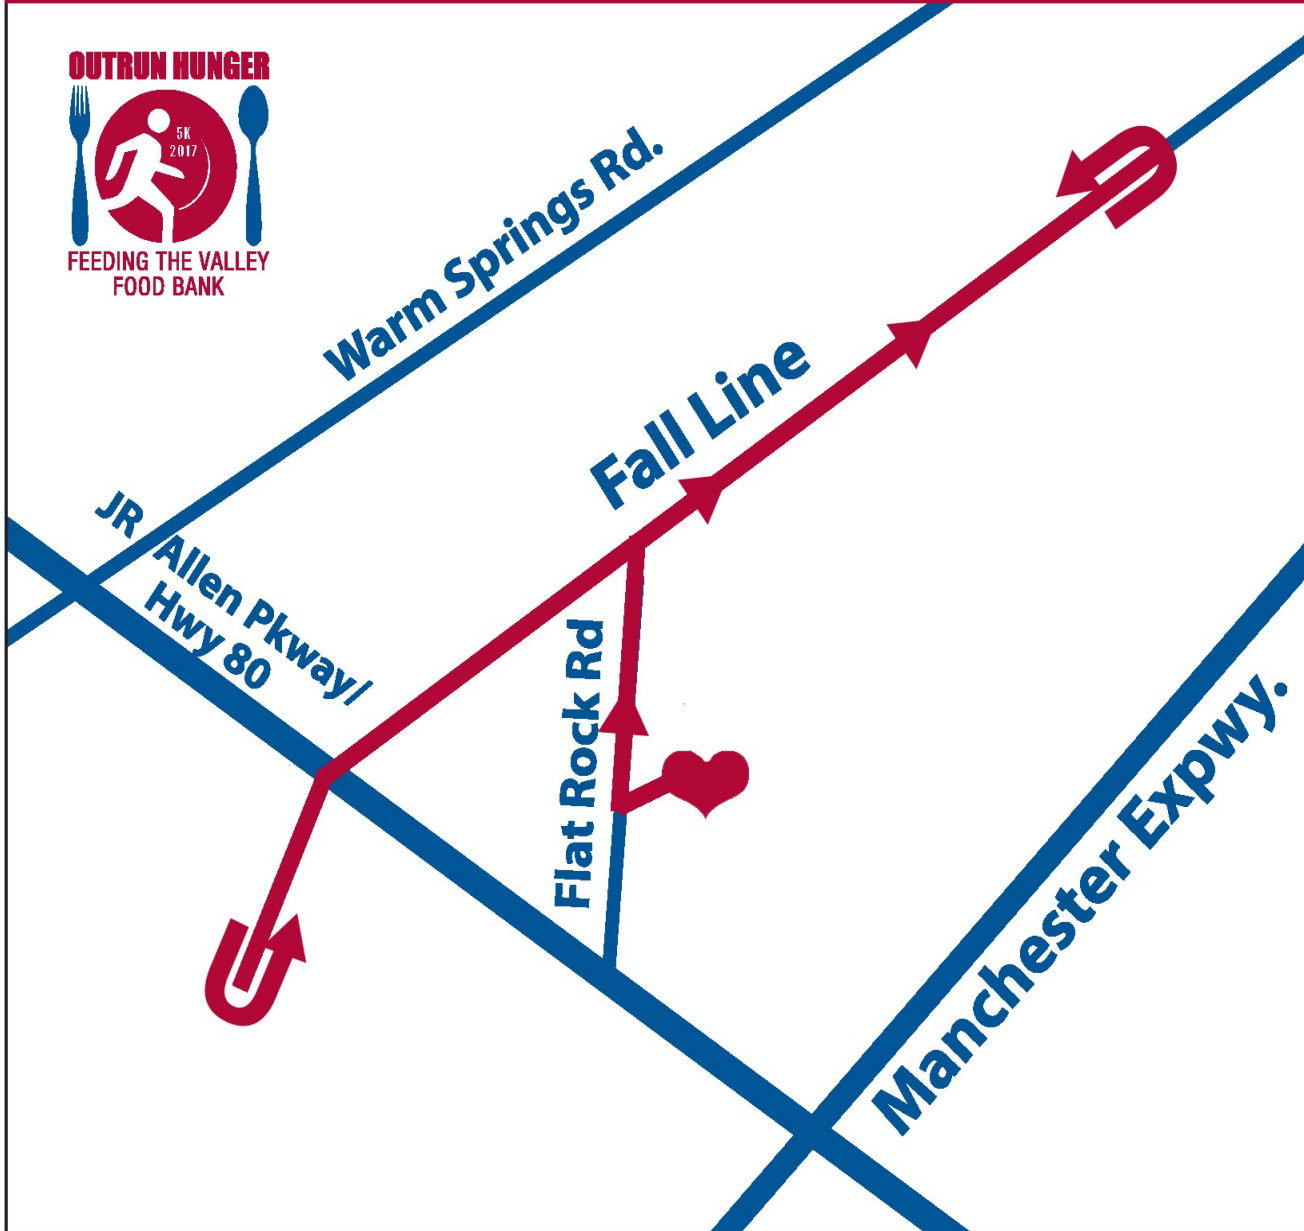

RACE COURSE

RACE COURSE DIRECTIONS

Exit Feeding the Valley driveway
Take right on Flat Rock Road
Take right on Fall Line Trace
U-turn on Fall Line Trace
Back down Fall Line Trace
Cross under JR Allen Parkway
U-turn on Fall Line Trace
Turn right on Flat Rock Road
Turn left onto the Feeding the Valley driveway.