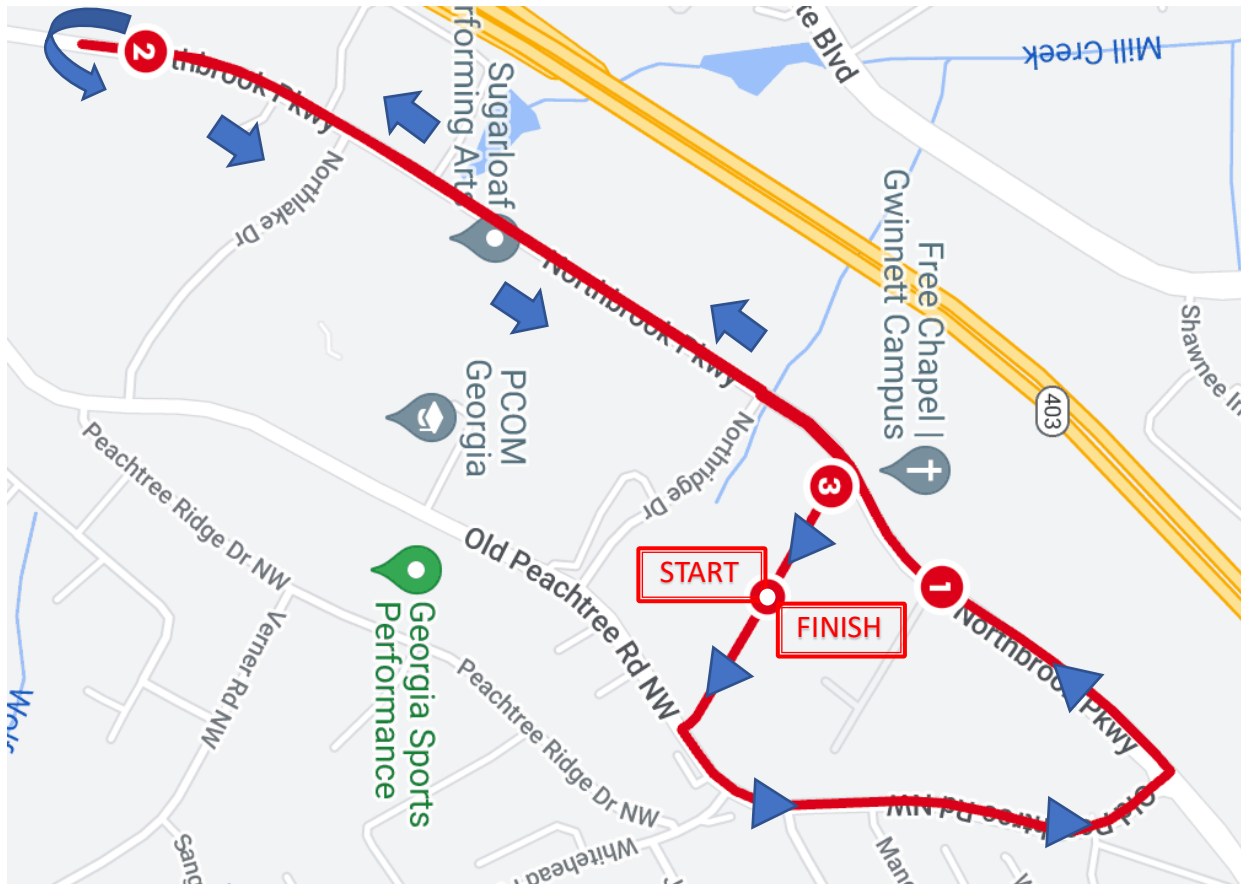

Book Mobile 5K Course Map

Elevation

Start 1,078 ft Max 1,158 ft Gain 135 ft

1. Exit the Instructional Support Center and turn left on Old Peachtree Rd NW.
2. Turn left onto Northbrook Parkway.
3. Make a U-turn as indicated on Northbrook Parkway near Northbrook Middle School.
4. Turn right into the Instructional Support Center.