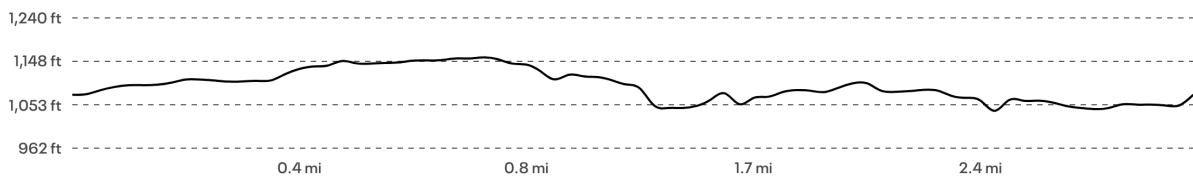

Book Mobile 5K Course Map

Elevation

Start 1,078 ft Max 1,158 ft Gain 135 ft

1. Exit the Instructional Support Center and turn left on Old Peachtree Rd NW.
2. Turn left onto Northbrook Parkway.
3. Make a U-turn as indicated on Northbrook Parkway near Northbrook Middle School.
4. Turn right into the Instructional Support Center.